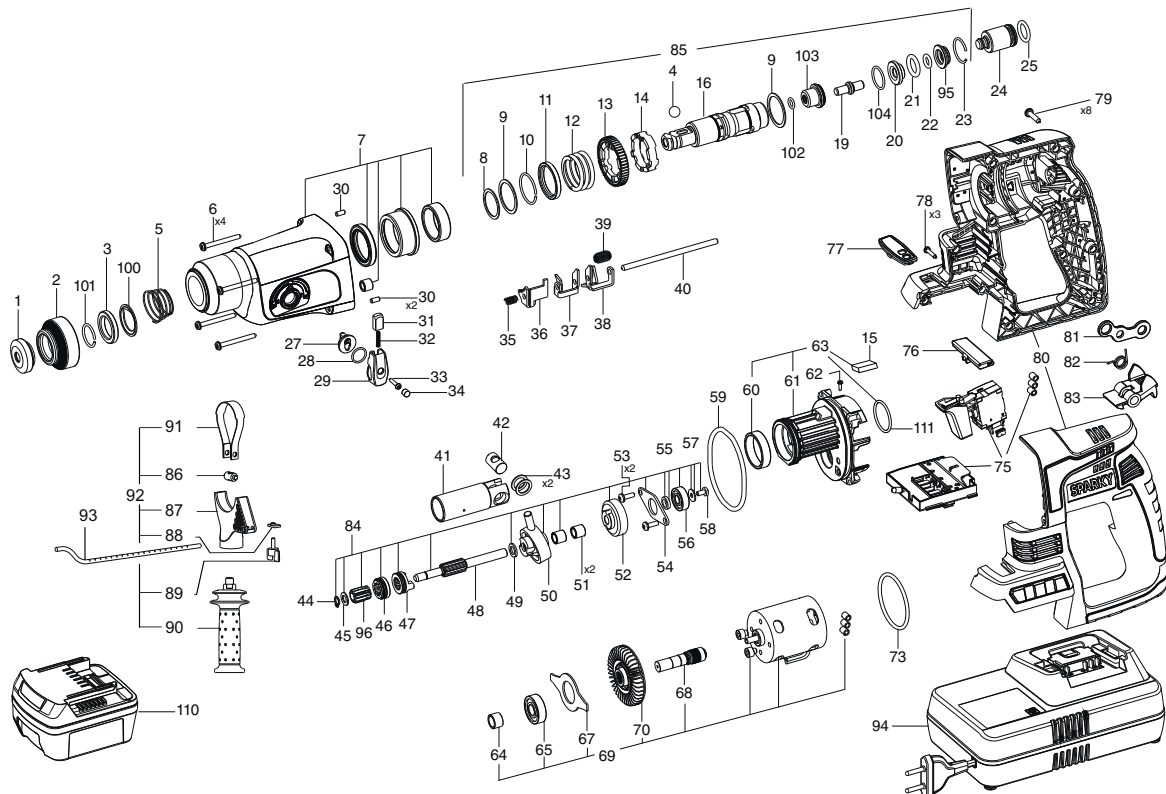

POS. No.	Ref. No.	Description	POS. No.	Ref. No.	Description
1	126964	Circlip	53	361132	Screw H1-M5X12
2	175384	Bush	54	175297	Bearing Cover
3	175385	Ring	55	175298	Space bush
4	330097	Pellet 6,747-100	56	330288	Bearing 6082ZP6LDS18
5	156066	Spring	57	131199	Washer 4,2x12x1
6	361329	Screw K4x40 TORX 20	58	361358	Screw J2-M4x8-8.8
7	175381	Gear box set PLASTIC	59	331486	O-ring 68 x 4,5 NBR50
8	175318	Washer	60	175115	Bearing
9	126983	Spacer washer	61	149229	Bearing shield
10	175370	Circlip A 32x2	62	361131	Screw H2-M4x12
11	175283	Washer	63	149247	Bearing shield set
12	175284	Spring	64	149235	Bush
13	175281	Spindle gear	65	330945	Bearing 6000 2RSL P63 LDS18SpA
14	175282	Profile washer	66	330350	O-ring 26X2 NBR70
15	175317	Gasket	67	149216	Bearing cover
16	175391	Spindle	68	149203	Pinion
19	175392	Medial mandrel	69	149246	Motor Set
20	175396	Bush	70	172856	Fan
21	331204	O-ring 16x4 - FPM70	73	331856	O-ring47x3
22	331283	O-ring 9x3 - FPM70	75	149245	PCB+switch set
23	175117	Circlip B25 DIN7993	76	149212	Reversing Actuator
24	175105	Piston	77	142679	Screen
25	331206	O-ring 15x3 - FPM85	78	361247	Screw K3x15 TORX 10
27	175114	Switch knob	79	361328	Screw K4x18 TORX 20
28	330337	O-ring 13x1.5	80	149225	Casing set
29	175394	Knob NEW	81	149217	Plate
30	127034	Bush	82	142686	Spring
31	175389	Fixing bit	83	149211	Lock button
32	175313	Spring	84	149238	Gear shaft set
33	361247	Screw K3x15 TORX 10	85	175393	Spindle set
34	175308	Stoppie	86	132175	Stretching plate
35	126998	Spring	87	132168	Console
36	151376	Locking panel	88	132174	Plate for limiter
37	151375	Switching plate	89	175653	Butterfly bolt
38	151374	Switching plate	90	146376	Handle AVR M8/L30
39	151413	Spring	91	132173	Bracket
40	175293	Axle	92	132167	Front handle set
41	175106	Cylinder	93	151159	Depth gauge
42	128408	Axle	94	148367	Charger.ass'y/EU (12-18V/1,5-3Ah)Li
43	149252	Spacer washer	95	175108	Back catch sleeve
44	331376	Circlip B7-2BD	96	175285	Spindle gear II for Gear shaft
45	178241	Washer	100	148432	Circlip SDS
46	151373	Bush	101	175395	Circlip A 21x2
47	175123	Bush	102	331594	O-ring 8x2 - FPM70
48	175124	Gear shaft	103	175277	Bush
49	175296	Washer	104	330343	O-ring 21X2B
50	175271	Rolling thrust bearing	110	148363	Battery pack ass'y BL 1840
51	331368	Bearing K8x11x10	111	330350	O-ring 26X2 NBR70
52	149202	Large intermediate gear			